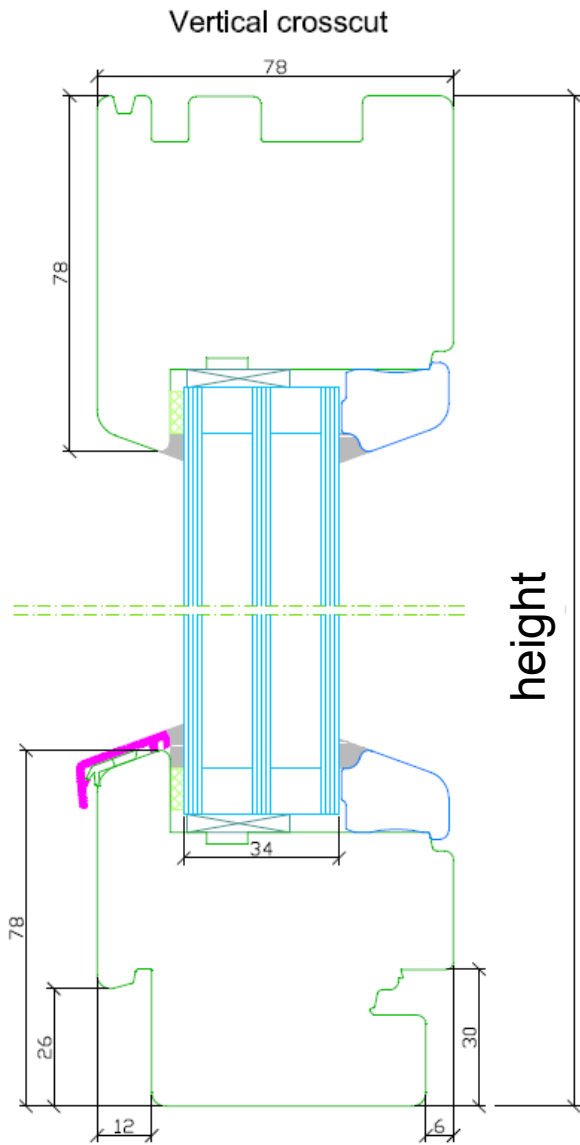

# IV78 Fixed window

Horizontal crosscut  
width